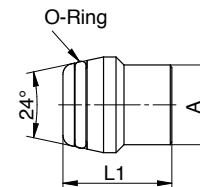

**BUZ-L/S**

Verschlusskegel für 24° Konus, leichte + schwere Reihe

Locking cone for 24° cone, light and heavy duty series

| Reihe | A | L1 / mm | Art.Nr. |
|-------|----|---------|---------|
| L/S | 06 | 17.0 | BUZ06 |
| L/S | 08 | 17.0 | BUZ08 |
| L/S | 10 | 17.0 | BUZ10 |
| L/S | 12 | 18.0 | BUZ12 |
| L | 15 | 20.0 | BUZ15 |
| L | 18 | 20.0 | BUZ18 |
| L | 22 | 24.0 | BUZ22 |
| L | 28 | 25.0 | BUZ28 |
| L | 35 | 30.5 | BUZ35 |
| L | 42 | 31.0 | BUZ42 |
| S | 14 | 20.0 | BUZ14 |
| S | 16 | 20.0 | BUZ16 |
| S | 20 | 24.0 | BUZ20 |
| S | 25 | 27.0 | BUZ25 |
| S | 30 | 28.0 | BUZ30 |
| S | 38 | 31.0 | BUZ38 |

BUZ-L/S-ED

Verschlusskegel für 24° Konus mit O-Ring, leichte + schwere Reihe

Locking cone for 24° cone with o-ring, light and heavy duty series

| Reihe | A | L1 / mm | Art.Nr. |
|-------|----|---------|---------|
| L/S | 06 | 17.0 | BUZ06ED |
| L/S | 08 | 17.0 | BUZ08ED |
| L/S | 10 | 17.0 | BUZ10ED |
| L/S | 12 | 18.0 | BUZ12ED |
| L | 15 | 20.0 | BUZ15ED |
| L | 18 | 20.0 | BUZ18ED |
| L | 22 | 24.0 | BUZ22ED |
| L | 28 | 25.0 | BUZ28ED |
| L | 35 | 30.5 | BUZ35ED |
| L | 42 | 31.0 | BUZ42ED |
| S | 14 | 20.0 | BUZ14ED |
| S | 16 | 20.0 | BUZ16ED |
| S | 20 | 24.0 | BUZ20ED |
| S | 25 | 27.0 | BUZ25ED |
| S | 30 | 28.0 | BUZ30ED |
| S | 38 | 31.0 | BUZ38ED |