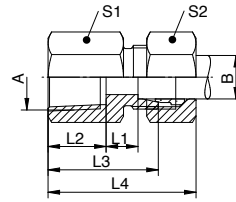

GAI-L/S-NPT

Gerade Aufschraubverschraubung, Aufschraubgewinde NPT, leichte + schwere Reihe

Straight female coupling, female thread NPT, light and heavy duty series

Verschraubungsstutzen

Body only

Reihe	A	B	PN / bar	L1 / mm	L2 / mm	L3 / mm	L4 / mm	S1	S2	Art.Nr.
L	1/8NPT	06	315	7.4	11.6	26.0	36.0	14	14	GAI06LN01
L	1/4NPT	06	315	7.1	16.4	30.5	40.5	19	14	GAI06LN02
L	1/4NPT	08	315	7.1	16.4	30.5	40.5	19	17	GAI08LN02
L	3/8NPT	08	315	8.6	17.4	33.0	43.0	22	17	GAI08LN03
L	1/2NPT	08	315	10.4	22.6	40.0	50.0	27	17	GAI08LN04
L	1/4NPT	10	315	7.6	16.4	31.0	42.0	19	19	GAI10LN02
L	3/8NPT	10	315	9.6	17.4	34.0	45.0	24	19	GAI10LN03
L	1/2NPT	10	315	10.9	22.6	40.5	51.5	27	19	GAI10LN04
L	1/4NPT	12	315	9.6	16.4	33.0	44.0	19	22	GAI12LN02
L	3/8NPT	12	315	9.6	17.4	34.0	45.0	24	22	GAI12LN03
L	1/2NPT	12	315	9.4	22.6	39.0	50.0	27	22	GAI12LN04
L	1/2NPT	15	315	10.4	22.6	40.0	51.0	27	27	GAI15LN04
L	3/4NPT	15	315	11.9	23.1	42.0	53.0	36	27	GAI15LN06
L	1/2NPT	18	315	9.9	22.6	40.0	52.0	27	32	GAI18LN04
L	3/4NPT	18	315	10.4	23.1	41.0	53.0	36	32	GAI18LN06
L	3/4NPT	22	160	12.4	23.1	43.0	55.0	36	36	GAI22LN06
L	1NPT	28	160	12.7	27.8	48.0	62.0	41	41	GAI28LN08
L	1 1/4NPT	35	160	12.2	28.3	51.0	67.0	55	50	GAI35LN10
L	1 1/2NPT	42	160	13.7	28.3	53.0	69.0	60	60	GAI42LN12
S	1/4NPT	06	630	9.6	16.4	33.0	43.0	19	17	GAI06SN02
S	1/4NPT	08	630	9.6	16.4	33.0	43.0	19	19	GAI08SN02
S	3/8NPT	10	630	9.6	17.4	35.0	47.0	24	22	GAI10SN03
S	1/2NPT	10	630	10.9	22.6	41.0	53.0	27	22	GAI10SN04
S	1/4NPT	12	630	8.6	16.4	32.5	44.5	22	24	GAI12SN02
S	3/8NPT	12	630	10.1	17.4	35.0	47.0	24	24	GAI12SN03
S	1/2NPT	12	630	10.9	22.6	41.0	53.0	27	24	GAI12SN04
S	1/2NPT	14	630	12.4	22.6	43.0	55.0	27	27	GAI14SN04
S	1/2NPT	16	400	11.9	22.6	43.0	56.0	27	30	GAI16SN04
S	3/4NPT	20	400	12.4	23.1	46.0	61.0	36	36	GAI20SN06
S	1NPT	25	400	13.2	27.8	53.0	69.0	41	46	GAI25SN08
S	1 1/4NPT	30	400	15.2	28.3	57.0	73.0	55	50	GAI30SN10
S	1 1/2NPT	38	250	14.7	28.3	59.0	78.0	60	60	GAI38SN12