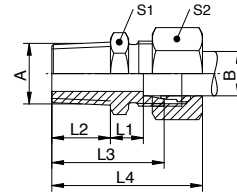

**GE-LR-NPT**

Gerade Einschraubverschraubung, Einschraubgewinde NPT, leichte Reihe

Straight male stud coupling, male thread NPT, light duty series

Verschraubungsstutzen

Body only

Reihe	A	B	PN / bar	L1 / mm	L2 / mm	L3 / mm	L4 / mm	S1	S2	Art.Nr.
L	1/8NPT	06	315	7.0	10.0	24.0	34.0	12	14	GE06LN01
L	1/4NPT	06	315	8.0	15.0	30.0	40.0	17	14	GE06LN02
L	3/8NPT	06	315	8.0	15.0	30.0	40.0	19	14	GE06LN03
L	1/2NPT	06	315	9.0	20.0	36.0	46.0	22	14	GE06LN04
L	1/8NPT	08	315	8.0	10.0	25.0	35.0	14	17	GE08LN01
L	1/4NPT	08	315	8.0	15.0	30.0	40.0	17	17	GE08LN02
L	3/8NPT	08	315	8.0	15.0	30.0	40.0	19	17	GE08LN03
L	1/2NPT	08	315	9.0	20.0	36.0	46.0	22	17	GE08LN04
L	1/8NPT	10	315	8.0	10.0	25.0	36.0	17	19	GE10LN01
L	1/4NPT	10	315	9.0	15.0	31.0	42.0	17	19	GE10LN02
L	3/8NPT	10	315	10.0	15.0	32.0	43.0	19	19	GE10LN03
L	1/2NPT	10	315	10.0	20.0	37.0	48.0	22	19	GE10LN04
L	3/4NPT	10	315	11.0	20.0	38.0	49.0	30	19	GE10LN06
L	1/8NPT	12	315	9.0	10.0	26.0	37.0	19	22	GE12LN01
L	1/4NPT	12	315	10.0	15.0	32.0	43.0	19	22	GE12LN02
L	3/8NPT	12	315	10.0	15.0	32.0	43.0	19	22	GE12LN03
L	1/2NPT	12	315	10.0	20.0	37.0	48.0	22	22	GE12LN04
L	3/4NPT	12	315	10.0	20.0	37.0	48.0	30	22	GE12LN06
L	1/4NPT	15	315	11.0	15.0	33.0	44.0	24	27	GE15LN02
L	3/8NPT	15	315	11.0	15.0	33.0	44.0	24	27	GE15LN03
L	1/2NPT	15	315	11.0	20.0	38.0	49.0	24	27	GE15LN04
L	3/4NPT	15	315	12.0	20.0	39.0	50.0	30	27	GE15LN06
L	3/8NPT	18	315	11.5	15.0	34.0	46.0	27	32	GE18LN03
L	1/2NPT	18	315	11.5	20.0	39.0	51.0	27	32	GE18LN04
L	3/4NPT	18	315	11.5	20.0	39.0	51.0	30	32	GE18LN06
L	1/2NPT	22	160	13.5	20.0	41.0	53.0	32	36	GE22LN04
L	3/4NPT	22	160	13.5	20.0	41.0	53.0	32	36	GE22LN06
L	1NPT	22	160	14.5	25.0	47.0	59.0	36	36	GE22LN08
L	1/2NPT	28	160	14.5	20.0	42.0	56.0	41	41	GE28LN04
L	3/4NPT	28	160	14.5	20.0	42.0	56.0	41	41	GE28LN06
L	1NPT	28	160	14.5	25.0	47.0	61.0	41	41	GE28LN08
L	1NPT	35	160	14.5	25.0	50.0	66.0	46	50	GE35LN08
L	1 1/4NPT	35	160	14.5	26.0	51.0	67.0	46	50	GE35LN10
L	1 1/2NPT	35	160	14.5	26.0	53.0	69.0	50	50	GE35LN12
L	1 1/4NPT	42	160	18.0	26.0	53.0	69.0	55	60	GE42LN10
L	1 1/2NPT	42	160	18.0	26.0	53.0	69.0	55	60	GE42LN12