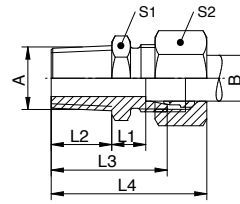

GE-SR-NPT

Gerade Einschraubverschraubung, Einschraubgewinde NPT, schwere Reihe

Straight male stud coupling, male thread NPT, heavy duty series

Verschraubungsstutzen

Body only

Reihe	A	B	PN / bar	L1 / mm	L2 / mm	L3 / mm	L4 / mm	S1	S2	Art.Nr.
S	1/8NPT	06	630	11.0	10.0	28.0	38.0	14	17	GE06SN01
S	1/4NPT	06	630	13.0	15.0	35.0	45.0	17	17	GE06SN02
S	3/8NPT	06	630	11.0	15.0	33.0	43.0	19	17	GE06SN03
S	1/2NPT	06	630	15.0	20.0	42.0	52.0	22	17	GE06SN04
S	1/4NPT	08	630	13.0	15.0	35.0	45.0	17	19	GE08SN02
S	3/8NPT	08	630	13.0	15.0	35.0	45.0	19	19	GE08SN03
S	1/2NPT	08	630	15.0	20.0	42.0	52.0	22	19	GE08SN04
S	1/4NPT	10	630	12.5	15.0	35.0	47.0	19	22	GE10SN02
S	3/8NPT	10	630	12.5	15.0	35.0	47.0	19	22	GE10SN03
S	1/2NPT	10	630	14.5	20.0	42.0	54.0	22	22	GE10SN04
S	3/4NPT	10	630	16.5	20.0	44.0	56.0	30	22	GE10SN06
S	1/4NPT	12	630	14.5	15.0	37.0	49.0	22	24	GE12SN02
S	3/8NPT	12	630	14.5	15.0	37.0	49.0	22	24	GE12SN03
S	1/2NPT	12	630	14.5	20.0	42.0	54.0	22	24	GE12SN04
S	3/4NPT	12	630	16.5	20.0	44.0	56.0	30	24	GE12SN06
S	1/4NPT	14	630	16.5	15.0	39.0	51.0	24	27	GE14SN02
S	3/8NPT	14	630	16.5	15.0	39.0	51.0	24	27	GE14SN03
S	1/2NPT	14	630	16.5	20.0	44.0	56.0	24	27	GE14SN04
S	3/8NPT	16	400	15.5	15.0	39.0	52.0	27	30	GE16SN03
S	1/2NPT	16	400	17.5	20.0	46.0	59.0	27	30	GE16SN04
S	3/4NPT	16	400	17.5	20.0	46.0	59.0	30	30	GE16SN06
S	1/2NPT	20	400	17.5	20.0	48.0	63.0	32	36	GE20SN04
S	3/4NPT	20	400	17.5	20.0	48.0	63.0	32	36	GE20SN06
S	1NPT	20	400	19.5	25.0	55.0	70.0	36	36	GE20SN08
S	1/2NPT	25	400	20.0	20.0	52.0	68.0	41	46	GE25SN04
S	3/4NPT	25	400	20.0	20.0	52.0	68.0	41	46	GE25SN06
S	1NPT	25	400	20.0	25.0	57.0	73.0	41	46	GE25SN08
S	1 1/4NPT	25	400	20.0	26.0	58.0	74.0	46	46	GE25SN10
S	1NPT	30	400	20.5	25.0	59.0	75.0	46	50	GE30SN08
S	1 1/4NPT	30	400	20.5	26.0	60.0	76.0	46	50	GE30SN10
S	1 1/2NPT	30	400	20.5	26.0	60.0	76.0	50	50	GE30SN12
S	1NPT	38	250	23.0	25.0	64.0	83.0	55	60	GE38SN08
S	1 1/4NPT	38	250	23.0	26.0	65.0	84.0	55	60	GE38SN10
S	1 1/2NPT	38	250	23.0	26.0	65.0	84.0	55	60	GE38SN12